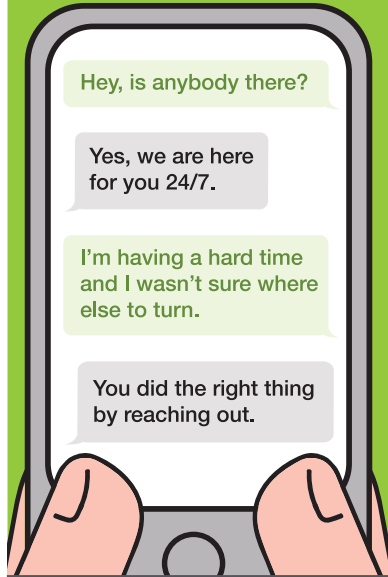

## Feeling Overwhelmed?

Text **COURAGE**  
to **741741**

**FREE 24/7 support  
at your fingertips**

Many of us will experience a mental health challenge in our lifetime. All of us have a reason to speak up.